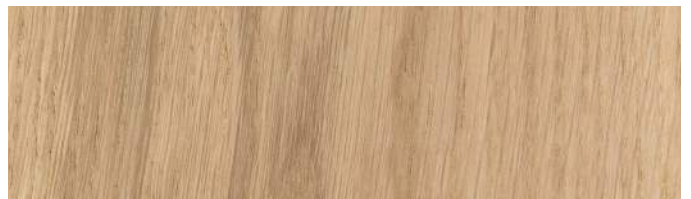

EUROPEAN OAK

DESCRIPTION

As part of Big River Group's premium, durable, stable flooring solutions, European Oak is a classic timber species offering character and individual richness to complement a range of contemporary finishes. Through a diverse colour palette European Oak highlights and embraces the natural characteristics of solid timber for a truly unique finish.

SIZES

3/4x190x1,900 (raw 4/14)

WARRANTY

20 year residential warranty.

SPECIES

ASH

BLONDE

COASTAL

DESERT

MOCHA

NATURAL

RAW

TAN

In addition to the standard product specifications Big River Group is able to customise variations for projects including a grade AB offering, wider planks (220mm, 240mm, 260mm) with varying thickness including 15mm, 19mm and 22mm and a thicker European Oak lamella of 4 or 6 mm. Specific colour matching can also be achieved.